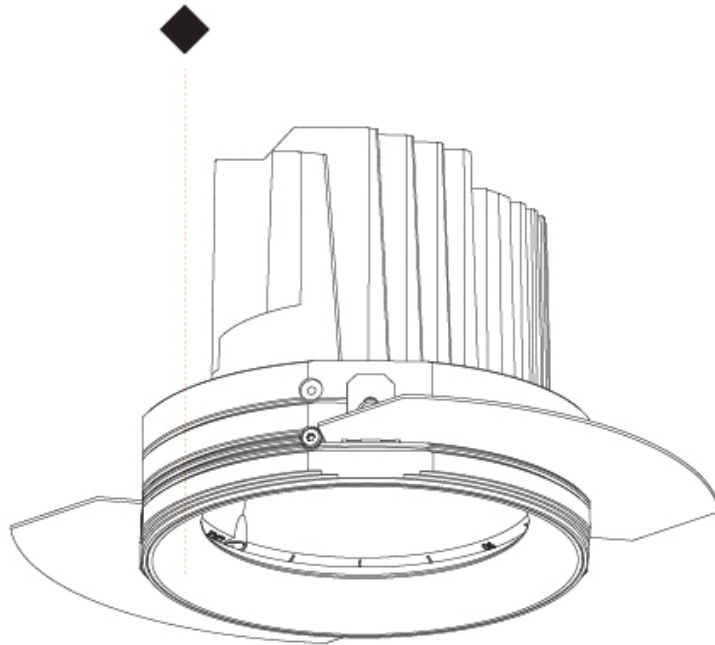

BIONIQ ROUND SEMI ADJUSTABLE TRIMLESS

A35209-

PROJECT

TYPE

SPECIFIER

QUANTITY

DATE

A