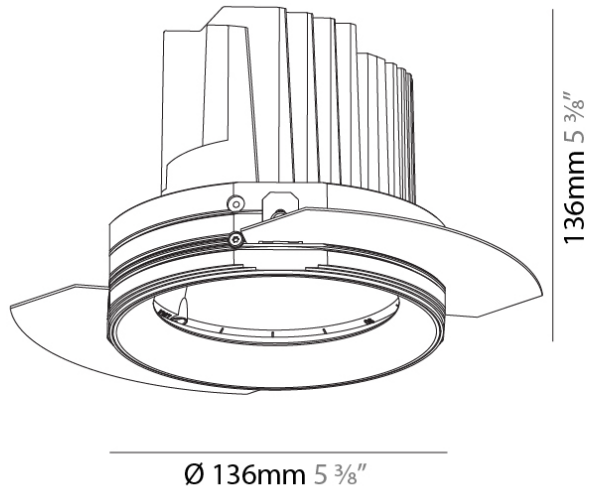

GENERAL

Series: Bioniq
Subseries: Bioniq Round Adjustable
Brand: Prolicht
Division: Architectural
Mounting Type: Trimless
Mounting Location: Ceiling
Subcategory: Downlight

PHYSICAL

Shape: Round
Diameter (mm): 136
Diameter (in): 5 3/8
Height (mm): 136
Height (in): 5 3/8
Ceiling Thickness (mm): 10 / 12.5 / 15 / 25
Ceiling Thickness (in): 3/8 or 1/2 or 9/16 or 1
Min. Recessing Depth (mm): 150
Min. Recessing Depth (in): 5 7/8
Light Distribution: Adjustable / Downlight
Weight (kg): 1.02
Weight (lbs): 2.24
Fixture Finish: SSR / BKV / CWI / CRY / HAB / UFT / ITA / RUA / FTG / MYG / LOD / PUS / FRO / FUP / KIA / POP / BLS / SPG / MEY / GOH / GUM / CHC / COM / ABZ / JAG / OBR / MOS / ROR
Fixture Material: Aluminum Die Cast
Cut-out Measurements: Ø 140mm / 5 1/2"
Upon Request: Unique Ceiling Thickness

OPTICAL

Reflector: 10
Beam Angle: Narrow
Adjustability: Rotational 355°; Tilt 30°
Upon Request: Special Beam Angles

RATINGS AND CERTIFICATIONS

382, F 416-247-9319, www.zaneen.com
 Created by Interchange for North American Standards at the end of the existing Model #. For assistance on 'custom' specifications, contact zteam@zaneen.com.
 In a constant effort to supply the best product, we reserve the right to change specifications or materials without notice. The most recent specification sheets are found at zaneen.com
 IP rating: IP20